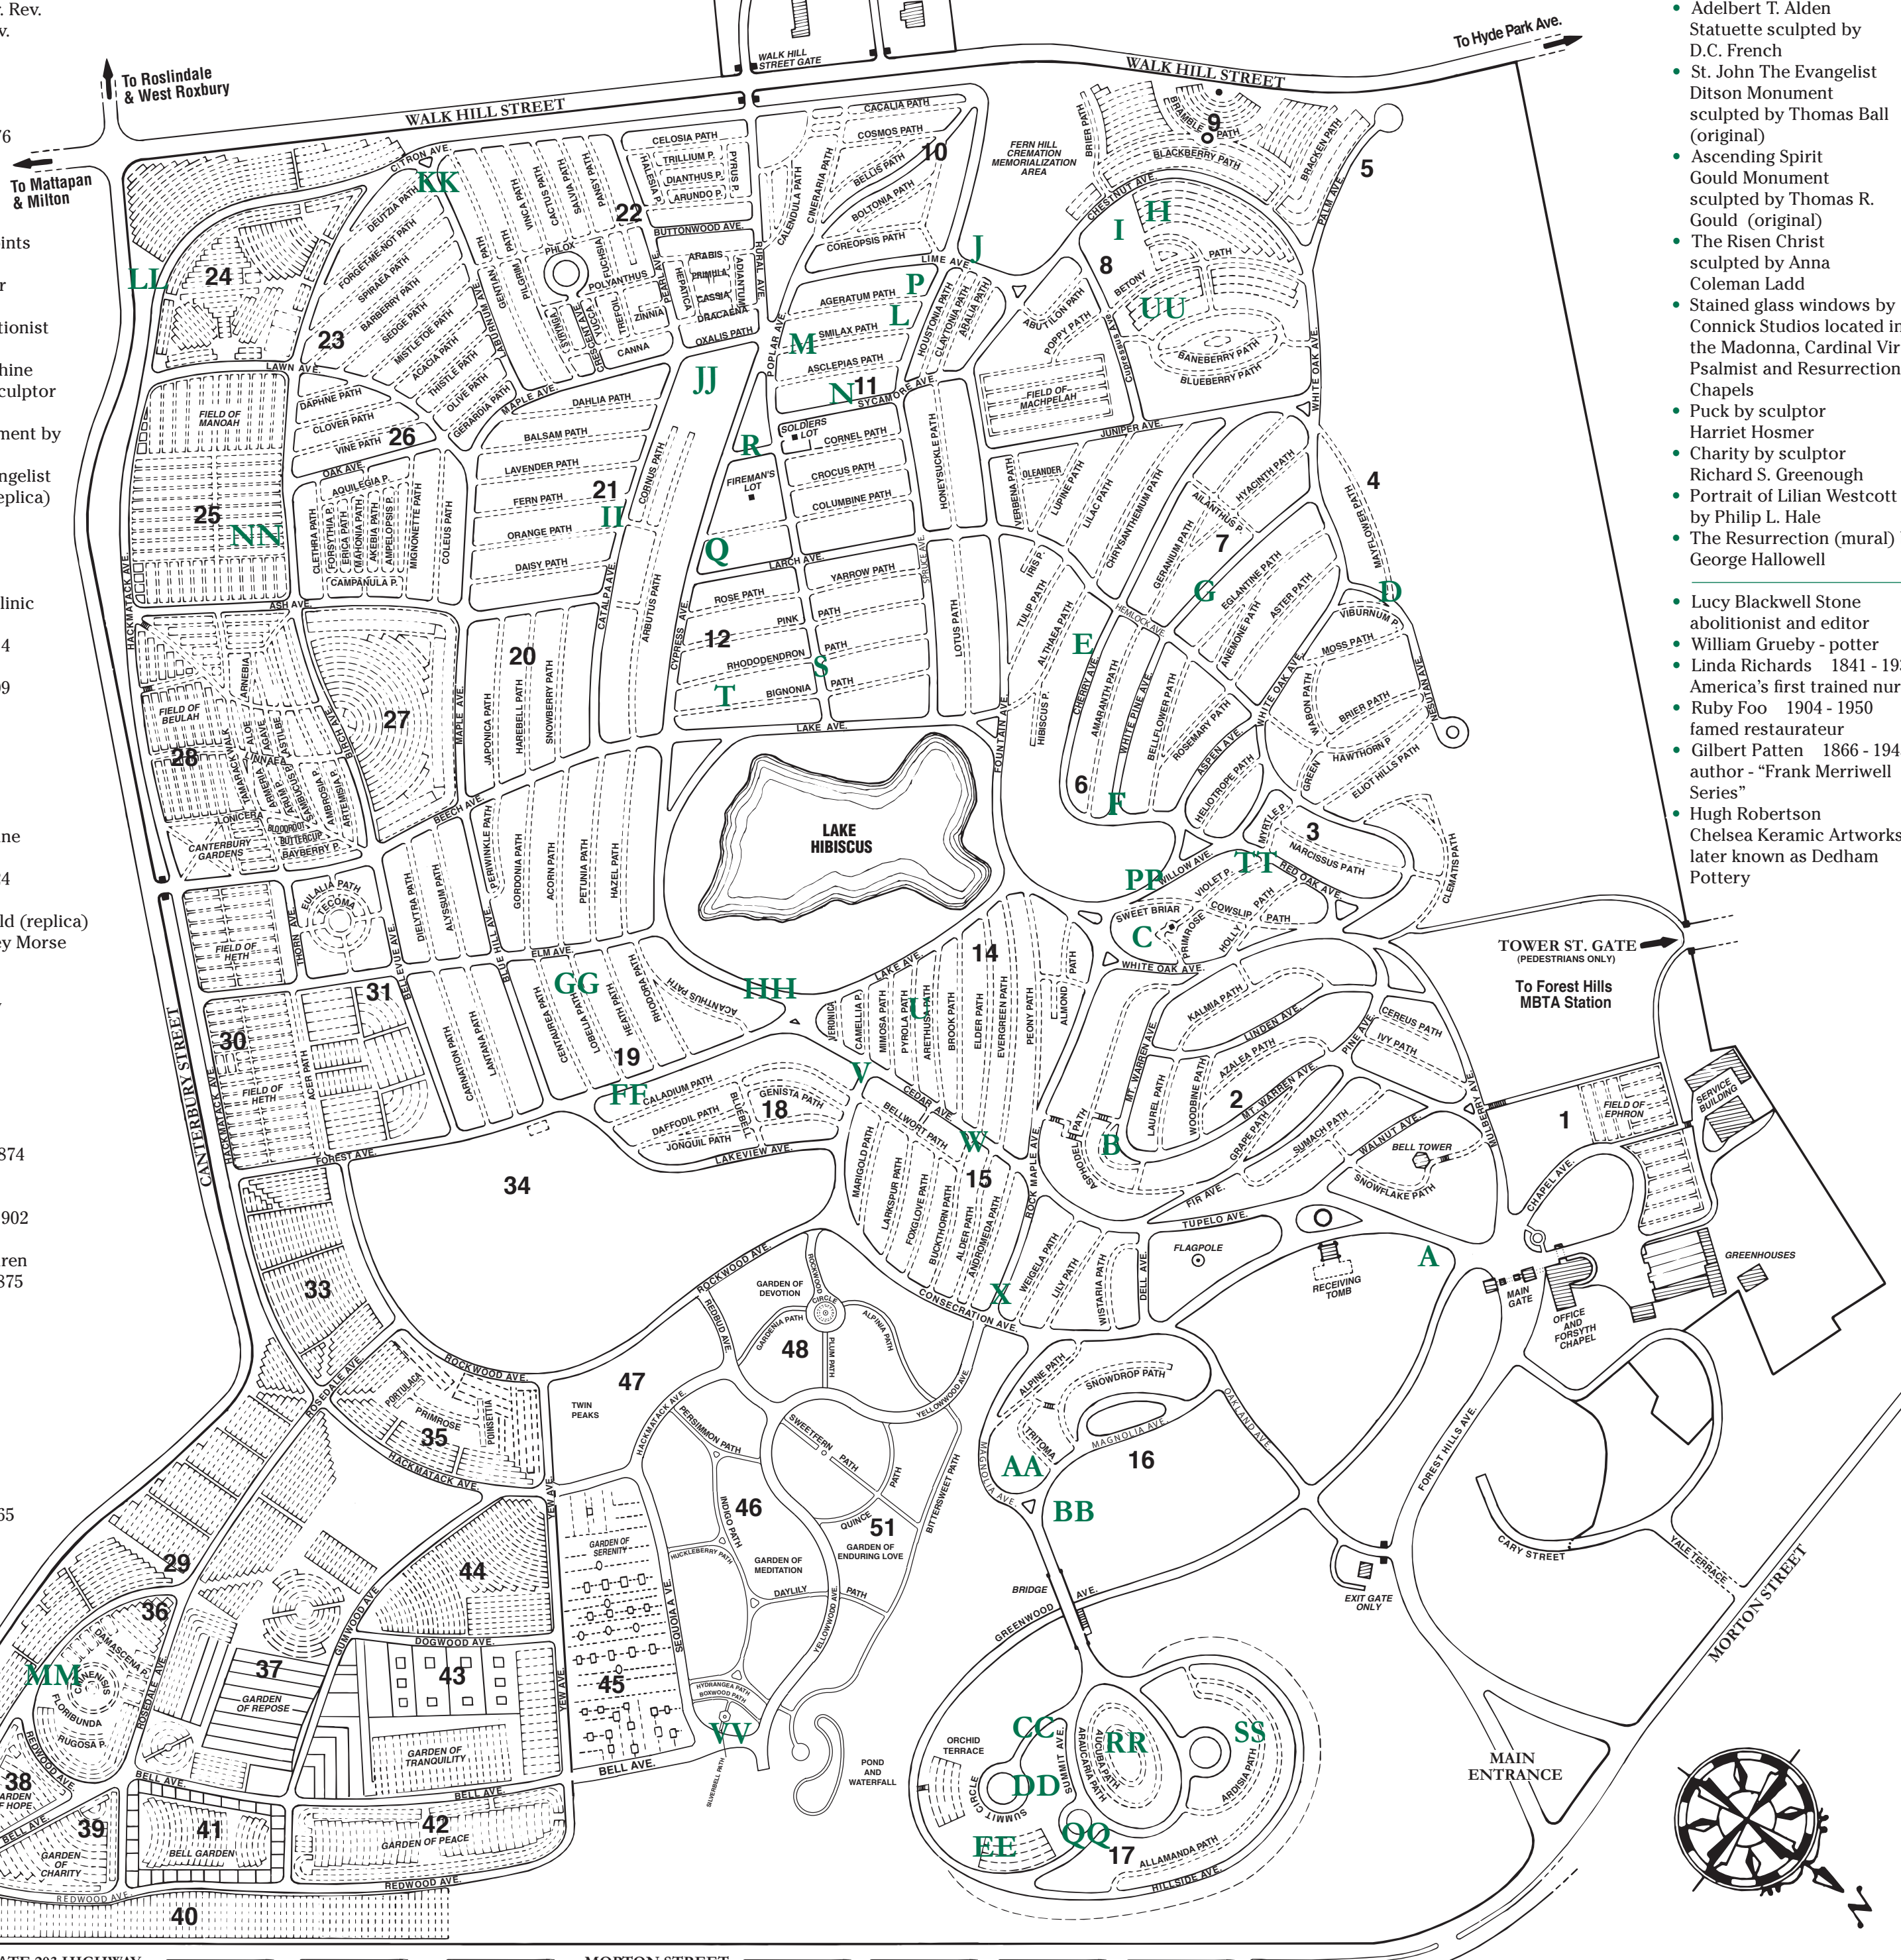

More information is available in our guide book

CREMATORY POINTS OF INTEREST

- New England's First Crematory and Columbarium 1893
- Lucy Stone Chapel
- Pitman Chapel
- Adelbert T. Alden Statuette sculpted by D.C. French
- St. John The Evangelist Ditson Monument sculpted by Thomas Ball (original)
- Ascending Spirit Gould Monument sculpted by Thomas R. Gould (original)
- The Risen Christ sculpted by Anna Coleman Ladd
- Stained glass windows by Connick Studios located in the Madonna, Cardinal Virtues, Psalmist and Resurrection Chapels
- Puck by sculptor Harriet Hosmer
- Charity by sculptor Richard S. Greenough
- Portrait of Lilian Westcott Hale by Philip L. Hale
- The Resurrection (mural) by George Hallowell
- Lucy Blackwell Stone abolitionist and editor
- William Grueby - potter
- Linda Richards 1841 - 1930 America's first trained nurse
- Ruby Foo 1904 - 1950 famed restaurateur
- Gilbert Patten 1866 - 1945 author - "Frank Merriwell Series"
- Hugh Robertson Chelsea Ceramic Artworks later known as Dedham Pottery

STATE 203 HIGHWAY

MORTON STREET

For information on Cemetery and Crematory Services visit www.foresthillscemetery.com.

For information about tours, special events and educational programs visit www.foresthillstrust.org.